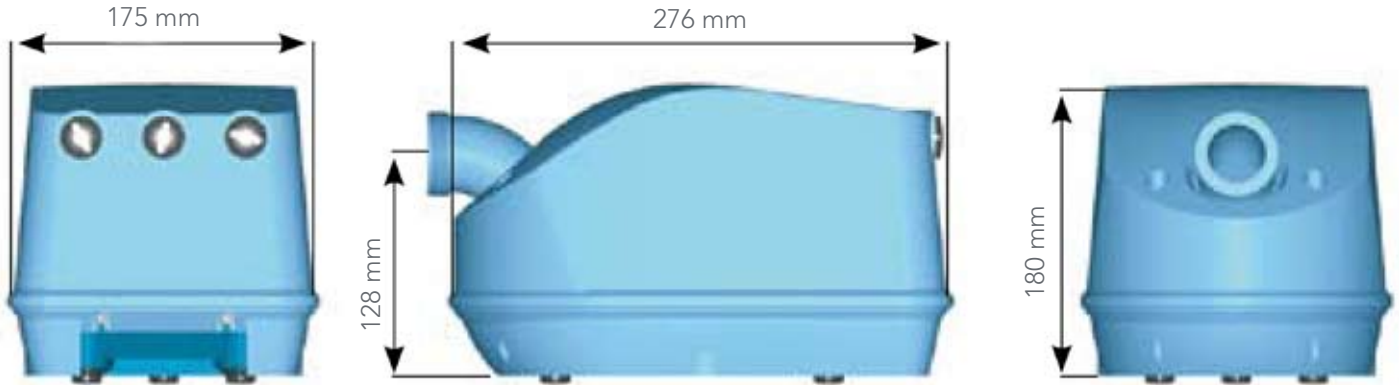

GenesisBlower

A unique combination of standard and sophisticated features. The extensive Genesis range enables you to find the ideal blower for exactly your application. Development focus on design, function and continuous improvement provides you with "state of the art" sales arguments for your final product. Unique performance levels, quiet running, multiple features and reliability. All blowers mentioned are single packed but are also available in bulk (64 blowers per pallet). The Genesis blowers are manufactured according to European norms EN60335-1 with focus on EN60335-2-60 where relevant.

MEASUREMENTS APPLY TO ALL MODELS.

Features

FEATURES	
NN	Electronic on/off blower
AN	Pneumatic on/off blower
HN	Electronic on/off blower with built-in heating element to reduce cold air in upstart
AH	Pneumatic on/off blower with built-in heating element to reduce cold air in upstart
VN	Electronic variable speed blower. With variable massage mode and automatic dry-out of air system. To be used with special touch UK01658A connected directly to the blower. See functional descriptions under "VH"
VH	Electronic variable speed blower with built-in heating element to reduce cold air in upstart. With variable massage mode and automatic dry-out of air system. To be used with special touch UK01658A connected directly to the blower. Functional description for "VN" and "VH": 1. Press on/off = high speed 2. Press +/- = in-/decrease blower speed 3. Press ~ = massage mode "pulsating effect" 4. Press on/off = off Automatic safety stop after 30 minutes
VNT	Electronic 3-speed blower. With variable massage mode and automatic dry-out of air system. To be used with one on/off touch or LED button. See functional descriptions under "VHT"
VHT	Electronic 3-speed blower with built-in heating element to reduce cold air in upstart. With variable massage mode and automatic dry-out of air system. To be used with one on/off touch or LED button. Functional description for "VNT" and "VHT": 1. First press = high speed 2. Second press = medium speed 3. Third press = low speed 4. Fourth press = massage mode "pulsating effect" 5. Fifth press = off Automatic safety stop after 30 minutes
ANT*	Pneumatic 3-speed blower. With variable massage mode and automatic dry-out of air system. To be used with one standard pneumatic button. See functional descriptions under "AHT"
AHT*	Pneumatic 3-speed blower with built in heating element to reduce cold air in upstart. With variable massage mode and automatic dry-out of air system. To be used with one standard pneumatic button. Functional description for "ANT" and "AHT": 1. First press = high speed 2. Second press = medium speed 3. Third press = low speed 4. Fourth press = massage mode "pulsating effect" 5. Fifth press = off Automatic safety stop after 30 minutes