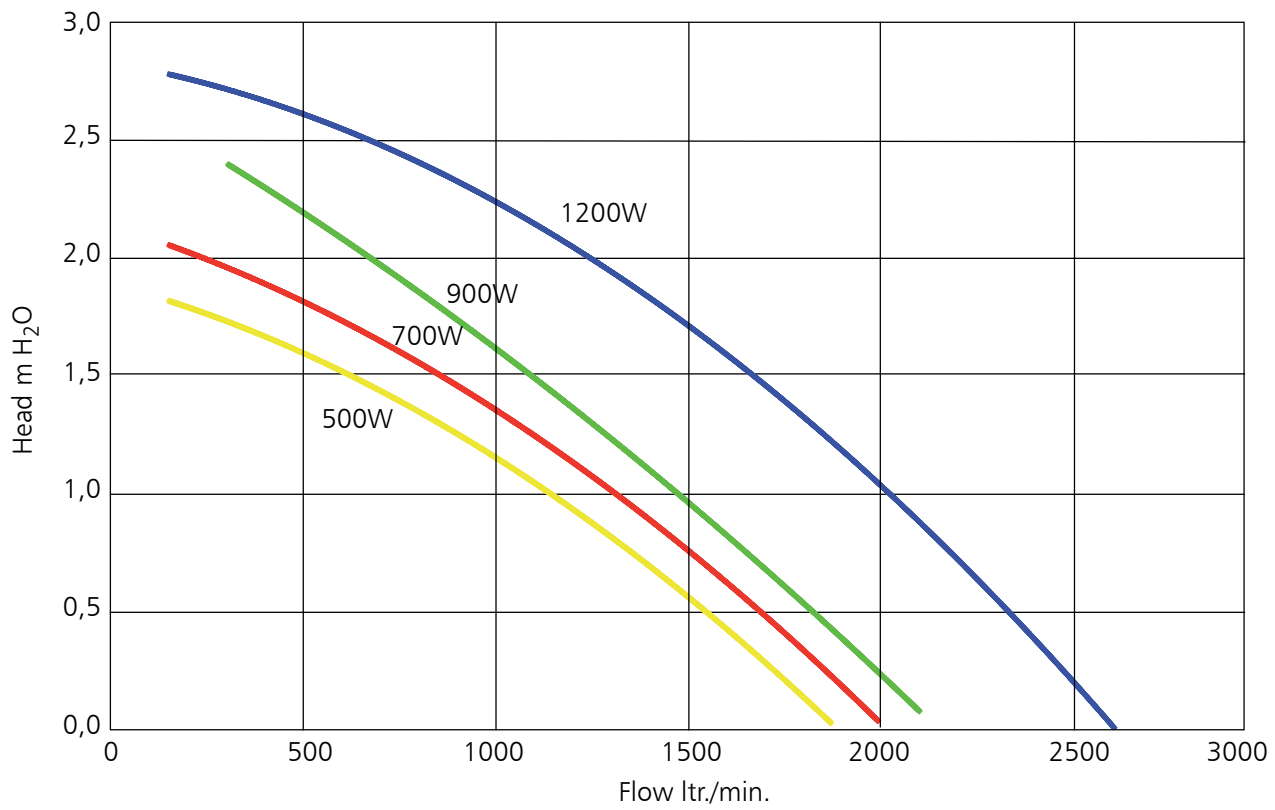

Model Overview

500W						
PART NUMBER	HEATER W	TOTAL W	V/HZ	PNEU.	3-SPEED PROGRAMME	VAR. SPEED PROGRAMME
G50-2NN-S		500W	230-240V/50Hz			
G50-2HN-S	250W	750W	230-240V/50Hz			
G50-2VN-S		500W	230-240V/50Hz			x
G50-2VNT-S		500W	230-240V/50Hz		x	
G50-2ANT-S		500W	230-240V/50Hz	x	x	

Union must be ordered separately.

700W						
PART NUMBER	HEATER W	TOTAL W	V/HZ	PNEU.	3-SPEED PROGRAMME	VAR. SPEED PROGRAMME
G70-2NN-S		700W	230-240V/50Hz			
G70-2HN-S	250W	950W	230-240V/50Hz			
G70-2VH-S	250W	950W	230-240V/50Hz			x

Union must be ordered separately.

900W						
PART NUMBER	HEATER W	TOTAL W	V/HZ	PNEU.	3-SPEED PROGRAMME	VAR. SPEED PROGRAMME
G90-2NN-S		900W	230-240V/50Hz			
G90-2AN-S		900W	230-240V/50Hz	x		
G90-2HN-S	250W	1150W	230-240V/50Hz			

Union must be ordered separately.

1200W			
PART NUMBER	TOTAL W	V/HZ	PNEU.
G120-2NN-S	1200W	230-240V/50Hz	
G120-2AN-S	1200W	230-240V/50Hz	x

Union must be ordered separately.

PerformanceCurve

BLOWER1010

© 2010 HydroAir International. A Division of Balboa Water Group. All rights reserved.
Roustvej 50 | DK-6800 Varde | p +45 75 22 46 88 | www.hydroair.dk